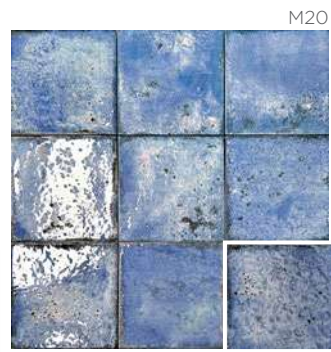

# Era

12 x 12cm / 4,7" x 4,7"  
& 7 x 28cm / 2,7" x 11"

BRILLO / MATE  
GLOSS / MATT

Era White

Era Cream

Era Grey

Era Blue

Era Teal